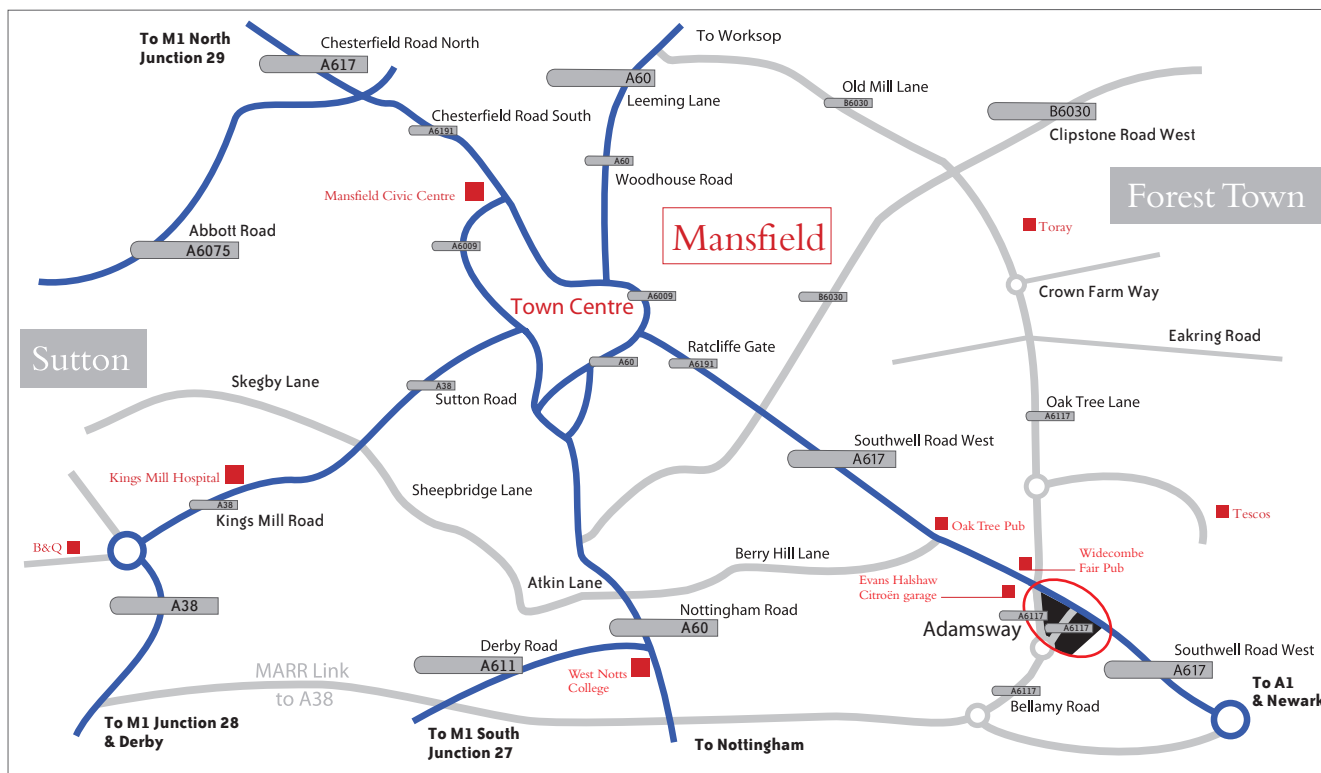

How to find us...

Junction 29 M1

– coming from the north

Leave the M1 at junction 29, follow the signs to Mansfield A617 for approximately 7 miles. As you leave Pleasley join the MARR link road turning right at the traffic lights, signed M1 South, Nottingham A60 and Derby A38. Continue along this road for approx 4.5 miles. At the traffic lights turn right signposted Newark A617 and M1 South. Approx 0.5 miles, go straight on at the traffic lights still signed Newark A617. Pass the Kings Mill Hospital on the left and B&Q on the right hand side. At the traffic lights continue straight on. Follow signs for Newark A617. At the next lights turn left. Continue for 3.5 miles. At the first roundabout take the first left signed Worksop A60 and Forest Town. Go straight on at the next island onto Adamsway. The entrance to Linney Group is on the right hand side, just before the Evans Halshaw Citroën garage on the left.

Junction 28 M1

– coming from the west

Leave the M1 at junction 28, following the signs to Mansfield A38 northbound. Continue straight on over 6 sets of traffic lights for approx 4 miles. At the next set of lights take the right hand filter signed Newark A617 and Mansfield A60. Continue for 3.5 miles. At the first roundabout take the first left signed Worksop A60 and Forest Town. Go straight on at the next island onto Adamsway. The entrance to Linney Group is on the right hand side, just before the Evans Halshaw Citroën garage on the left.