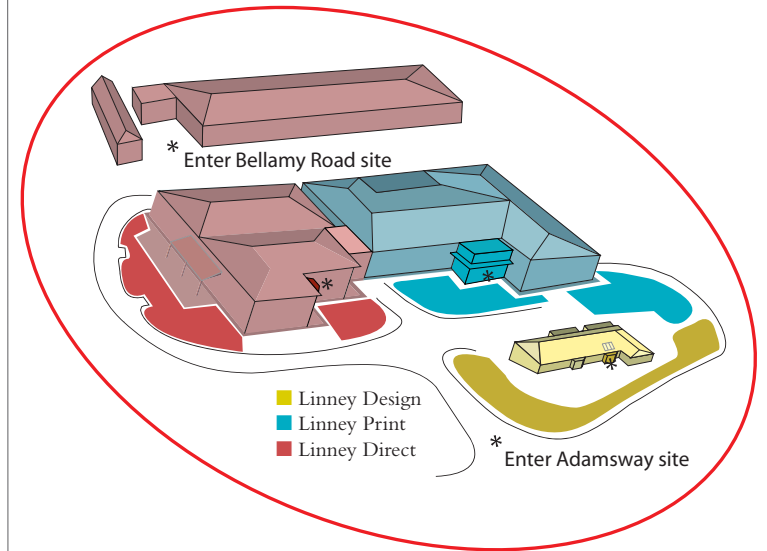

How to find us...

Junction 29 M1

– coming from the north

Leave the M1 at junction 29, follow the signs to Mansfield A617 for approximately 7 miles. As you leave Pleasley join the MARR link road turning right at the traffic lights, signed M1 South, Nottingham A60 and Derby A38. Continue along this road for approx 4.5 miles. At the traffic lights turn right signposted Newark A617 and M1 South. Approx 0.5 miles, go straight on at the traffic lights still signed Newark A617. Pass the Kings Mill Hospital on the left and B&Q on the right hand side. At the traffic lights continue straight on. Follow signs for Newark A617. At the next lights turn left. Continue for 3.5 miles. At the first roundabout take the first left signed Worksop A60 and Forest Town. Go straight on at the next island onto Adamsway. The entrance to Linney Group is on the right hand side, just before the Evans Halshaw Citroën garage on the left.

Junction 28 M1

– coming from the west

Leave the M1 at junction 28, following the signs to Mansfield A38 northbound. Continue straight on over 6 sets of traffic lights for approx 4 miles. At the next set of lights take the right hand filter signed Newark A617 and Mansfield A60. Continue for 3.5 miles. At the first roundabout take the first left signed Worksop A60 and Forest Town. Go straight on at the next island onto Adamsway. The entrance to Linney Group is on the right hand side, just before the Evans Halshaw Citroën garage on the left.